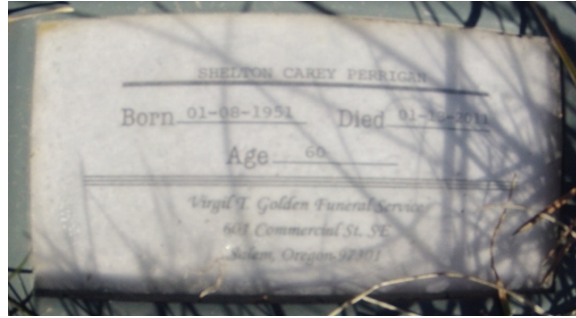

## Shelton Carey Perrigan

Birth: Jan. 8, 1951  
Death: Jan. 16, 2011

Burial:  
[Pilot Butte Cemetery](#)  
Bend  
Deschutes County  
Oregon, USA

Maintained by: [Carrie and Allen \(?\)...](#)  
Originally Created by: [Lisa](#)  
Record added: Mar 31, 2012  
Find A Grave Memorial# 87754144